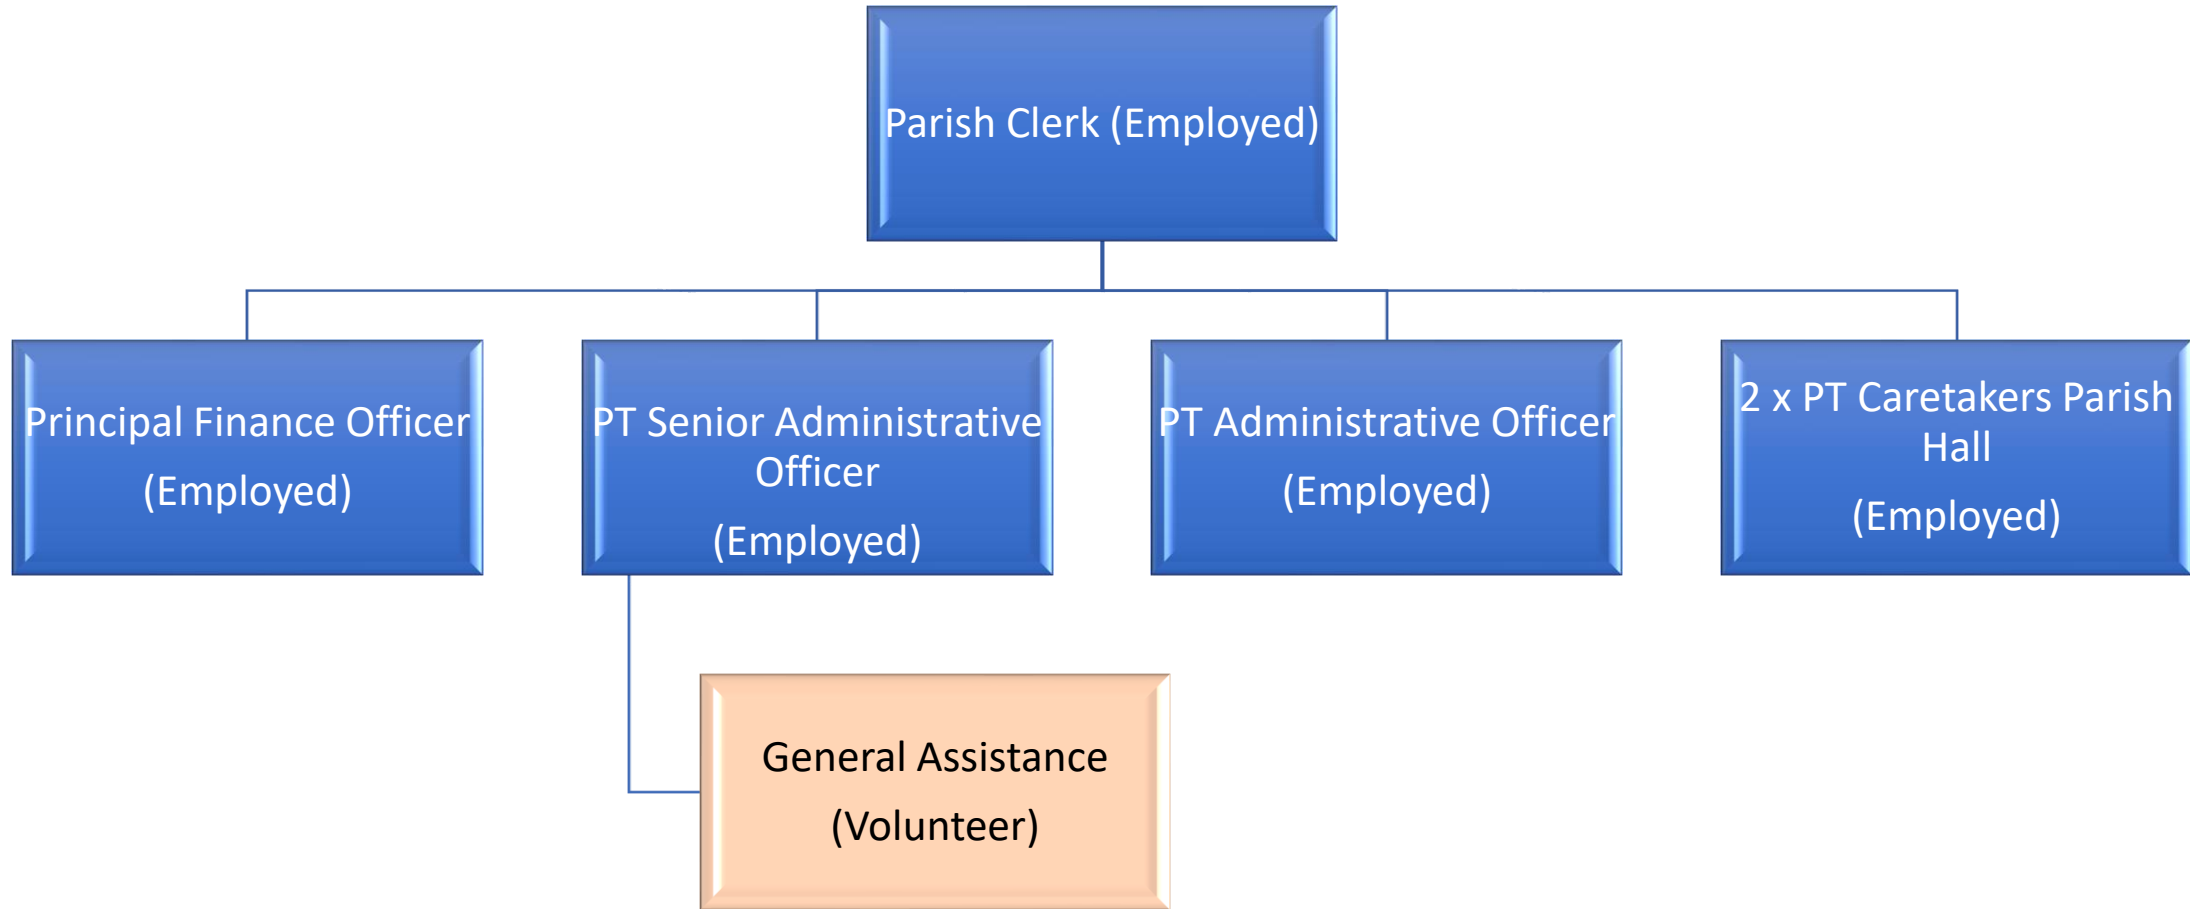

# North Weald Bassett Parish Council Staffing Structure

## Open Spaces:

- Cemetery and General Open spaces management are contracted services
- Allotment Wardens are volunteers